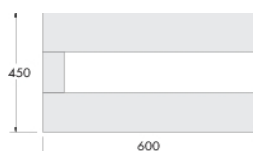

O-FIX 2 dimmbar über Taste (Push)

Bezeichnung		Kelvin	Watt	Lichtpunkt-höhe	Lumen	Gewicht	Artikelnummer
O-FIX 2	*	3000K	6 x 18Watt	1850mm	12960lm	22,0kg	1300634PD
O-FIX 2	*	4000K	6 x 18Watt	1850mm	13440lm	22,0kg	1300635PD
O-FIX 2 Sensor	**	3000K	6 x 18Watt	1850mm	12960lm	22,0kg	1300636PD
O-FIX 2 Sensor	**	4000K	6 x 18Watt	1850mm	13440lm	22,0kg	1300637PD