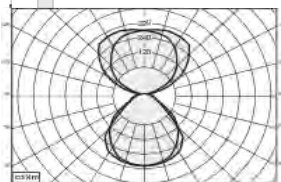

O-FIX 2 dimmbar über Taste (Push)

Bezeichnung		Kelvin	Watt	Lichtpunkt-höhe	Lumen	Gewicht	Artikelnummer
O-FIX 2	*	3000K	6 x 18Watt	1850mm	12960lm	22,0kg	1300634PD
O-FIX 2	*	4000K	6 x 18Watt	1850mm	13440lm	22,0kg	1300635PD
O-FIX 2 Sensor	**	3000K	6 x 18Watt	1850mm	12960lm	22,0kg	1300636PD
O-FIX 2 Sensor	**	4000K	6 x 18Watt	1850mm	13440lm	22,0kg	1300637PD