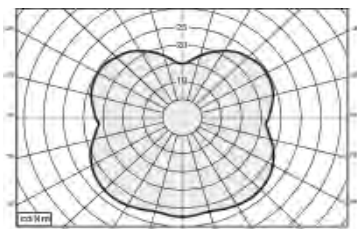

RGB accessories:

The MT-circle RGB can be controlled in two ways. Either via a build in DMX controller. Otherwise with a wireless controller. The 1 signal remote can control multiple MT-circle and can change them into one colour simultaneously. The 10-channel remote can set MT-circle on individual colours.