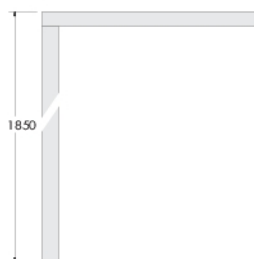

O-FIX 1 dimmbar über Taste (Push)

Bezeichnung		Kelvin	Watt	Lichtpunkt-höhe	Lumen	Gewicht	Artikelnummer
O-FIX 1	*	3000K	3 x 18Watt	1850mm	6480lm	19,0kg	1300630PD
O-FIX 1	*	4000K	3 x 18Watt	1850mm	6720lm	19,0kg	1300631PD
O-FIX 1 Sensor	**	3000K	3 x 18Watt	1850mm	6480lm	19,0kg	1300632PD
O-FIX 1 Sensor	**	4000K	3 x 18Watt	1850mm	6720lm	19,0kg	1300633PD