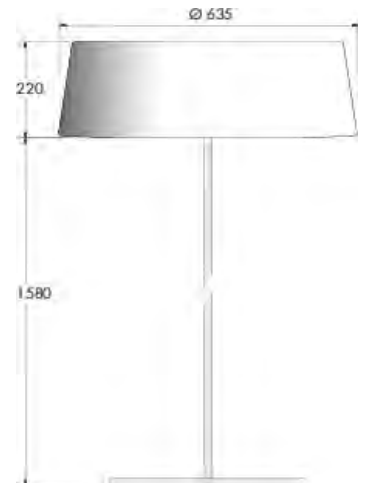

RGB accessories:

The MT-circle RGB can be controlled in two ways. Either via a build in DMX controller. Otherwise with a wireless controller. The 1 signal remote can control multiple MT-circle and can change them into one colour simultaneously. The 10-channel remote can set MT-circle on individual colours.