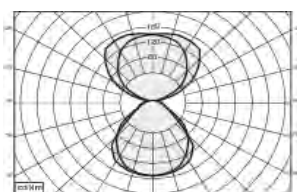

O-FIX 1 dimmbar über Taste (Push)

Bezeichnung		Kelvin	Watt	Lichtpunkt-höhe	Lumen	Gewicht	Artikelnummer
O-FIX 1	*	3000K	3 x 18Watt	1850mm	6480lm	19,0kg	1300630PD
O-FIX 1	*	4000K	3 x 18Watt	1850mm	6720lm	19,0kg	1300631PD
O-FIX 1 Sensor	**	3000K	3 x 18Watt	1850mm	6480lm	19,0kg	1300632PD
O-FIX 1 Sensor	**	4000K	3 x 18Watt	1850mm	6720lm	19,0kg	1300633PD