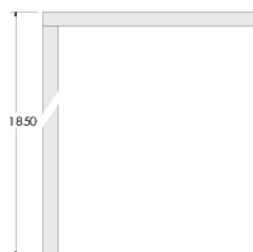

O-FIX 2 dimmbar über Taste (Push)

Bezeichnung		Kelvin	Watt	Lichtpunkt-höhe	Lumen	Gewicht	Artikelnummer
O-FIX 2	*	3000K	6 x 18Watt	1850mm	12960lm	22,0kg	1300634PD
O-FIX 2	*	4000K	6 x 18Watt	1850mm	13440lm	22,0kg	1300635PD
O-FIX 2 Sensor	**	3000K	6 x 18Watt	1850mm	12960lm	22,0kg	1300636PD
O-FIX 2 Sensor	**	4000K	6 x 18Watt	1850mm	13440lm	22,0kg	1300637PD