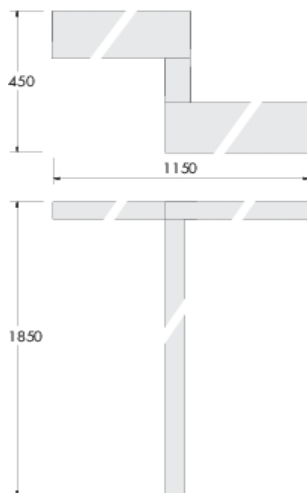

O-FIX dimmbar über Taste (Push)

Bezeichnung		Kelvin	Watt	Lichtpunkt-höhe	Lumen	Gewicht	Artikel-nummer
O-FIX 3	*	3000K	6 x 18Watt	1850mm	12960lm	22,0kg	1300638PD
O-FIX 3	*	4000K	6 x 18Watt	1850mm	13440lm	22,0kg	1300639PD
O-FIX 3 Sensor	**	3000K	6 x 18Watt	1850mm	12960lm	22,0kg	1300640PD
O-FIX 3 Sensor	**	4000K	6 x 18Watt	1850mm	13440lm	22,0kg	1300641PD

Optionen:

- 3x wall socket box
- 2x CAT5 Data wall socket box
- + 2x3 Meter CAT5 Kabel
- 3x wall socket + 2x CAT5 Data socket
- + 2x3 Meter Kabel CAT5

Optional:

- 3x wall socket box
- 2x CAT5 Data wall socket box
- + 2x3 meter CAT5 cable
- 3x wall socket + 2x CAT5 Data socket
- + 2x3 meter Cable CAT5