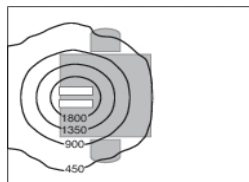

O-FIX 2 dimmbar über Taste (Push)

Bezeichnung		Kelvin	Watt	Lichtpunkt-höhe	Lumen	Gewicht	Artikelnummer
O-FIX 2	*	3000K	6 x 18Watt	1850mm	12960lm	22,0kg	1300634PD
O-FIX 2	*	4000K	6 x 18Watt	1850mm	13440lm	22,0kg	1300635PD
O-FIX 2 Sensor	**	3000K	6 x 18Watt	1850mm	12960lm	22,0kg	1300636PD
O-FIX 2 Sensor	**	4000K	6 x 18Watt	1850mm	13440lm	22,0kg	1300637PD