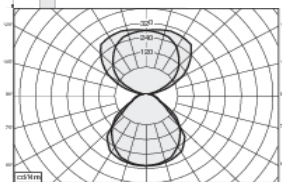

O-FIX 2 dimmbar über Taste (Push)

Bezeichnung		Kelvin	Watt	Lichtpunkt-höhe	Lumen	Gewicht	Artikelnummer
O-FIX 2	*	3000K	6 x 18Watt	1850mm	12960lm	22,0kg	1300634PD
O-FIX 2	*	4000K	6 x 18Watt	1850mm	13440lm	22,0kg	1300635PD
O-FIX 2 Sensor	**	3000K	6 x 18Watt	1850mm	12960lm	22,0kg	1300636PD
O-FIX 2 Sensor	**	4000K	6 x 18Watt	1850mm	13440lm	22,0kg	1300637PD