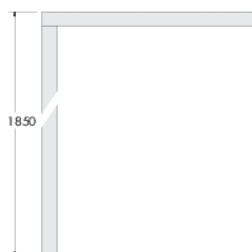

O-FIX 2 dimmbar über Taste (Push)

Bezeichnung		Kelvin	Watt	Lichtpunkt-höhe	Lumen	Gewicht	Artikelnummer
O-FIX 2	*	3000K	6 x 18Watt	1850mm	12960lm	22,0kg	1300634PD
O-FIX 2	*	4000K	6 x 18Watt	1850mm	13440lm	22,0kg	1300635PD
O-FIX 2 Sensor	**	3000K	6 x 18Watt	1850mm	12960lm	22,0kg	1300636PD
O-FIX 2 Sensor	**	4000K	6 x 18Watt	1850mm	13440lm	22,0kg	1300637PD