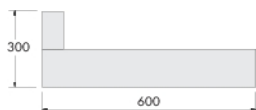

O-FIX 1 dimmbar über Taste (Push)

Bezeichnung		Kelvin	Watt	Lichtpunkt-höhe	Lumen	Gewicht	Artikelnummer
O-FIX 1	*	3000K	3 x 18Watt	1850mm	6480lm	19,0kg	1300630PD
O-FIX 1	*	4000K	3 x 18Watt	1850mm	6720lm	19,0kg	1300631PD
O-FIX 1 Sensor	**	3000K	3 x 18Watt	1850mm	6480lm	19,0kg	1300632PD
O-FIX 1 Sensor	**	4000K	3 x 18Watt	1850mm	6720lm	19,0kg	1300633PD