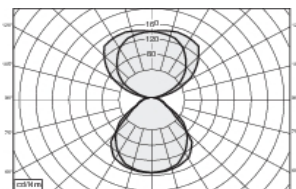

O-FIX 1 dimmbar über Taste (Push)

Bezeichnung		Kelvin	Watt	Lichtpunkt-höhe	Lumen	Gewicht	Artikelnummer
O-FIX 1	*	3000K	3 x 18Watt	1850mm	6480lm	19,0kg	1300630PD
O-FIX 1	*	4000K	3 x 18Watt	1850mm	6720lm	19,0kg	1300631PD
O-FIX 1 Sensor	**	3000K	3 x 18Watt	1850mm	6480lm	19,0kg	1300632PD
O-FIX 1 Sensor	**	4000K	3 x 18Watt	1850mm	6720lm	19,0kg	1300633PD