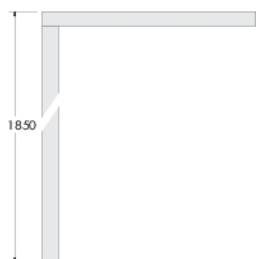

O-FIX 1 dimmbar über Taste (Push)

Bezeichnung		Kelvin	Watt	Lichtpunkt-höhe	Lumen	Gewicht	Artikelnummer
O-FIX 1	*	3000K	3 x 18Watt	1850mm	6480lm	19,0kg	1300630PD
O-FIX 1	*	4000K	3 x 18Watt	1850mm	6720lm	19,0kg	1300631PD
O-FIX 1 Sensor	**	3000K	3 x 18Watt	1850mm	6480lm	19,0kg	1300632PD
O-FIX 1 Sensor	**	4000K	3 x 18Watt	1850mm	6720lm	19,0kg	1300633PD