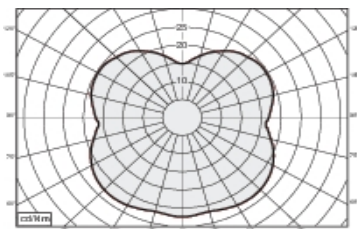

RGB accessories:

The MT-circle RGB can be controlled in two ways. Either via a build in DMX controller. Otherwise with a wireless controller. The 1 signal remote can control multiple MT-circle and can change them into one colour simultaneously. The 10-channel remote can set MT-circle on individual colours.