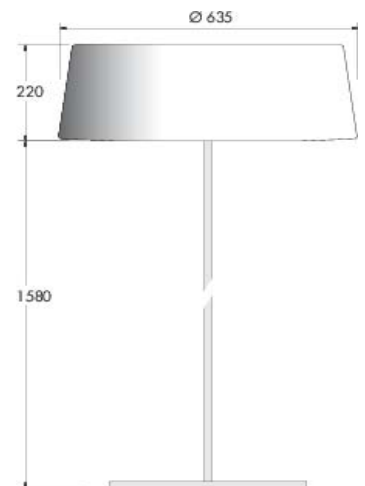

RGB accessories:

The MT-circle RGB can be controlled in two ways. Either via a build in DMX controller. Otherwise with a wireless controller. The 1 signal remote can control multiple MT-circle and can change them into one colour simultaneously. The 10-channel remote can set MT-circle on individual colours.